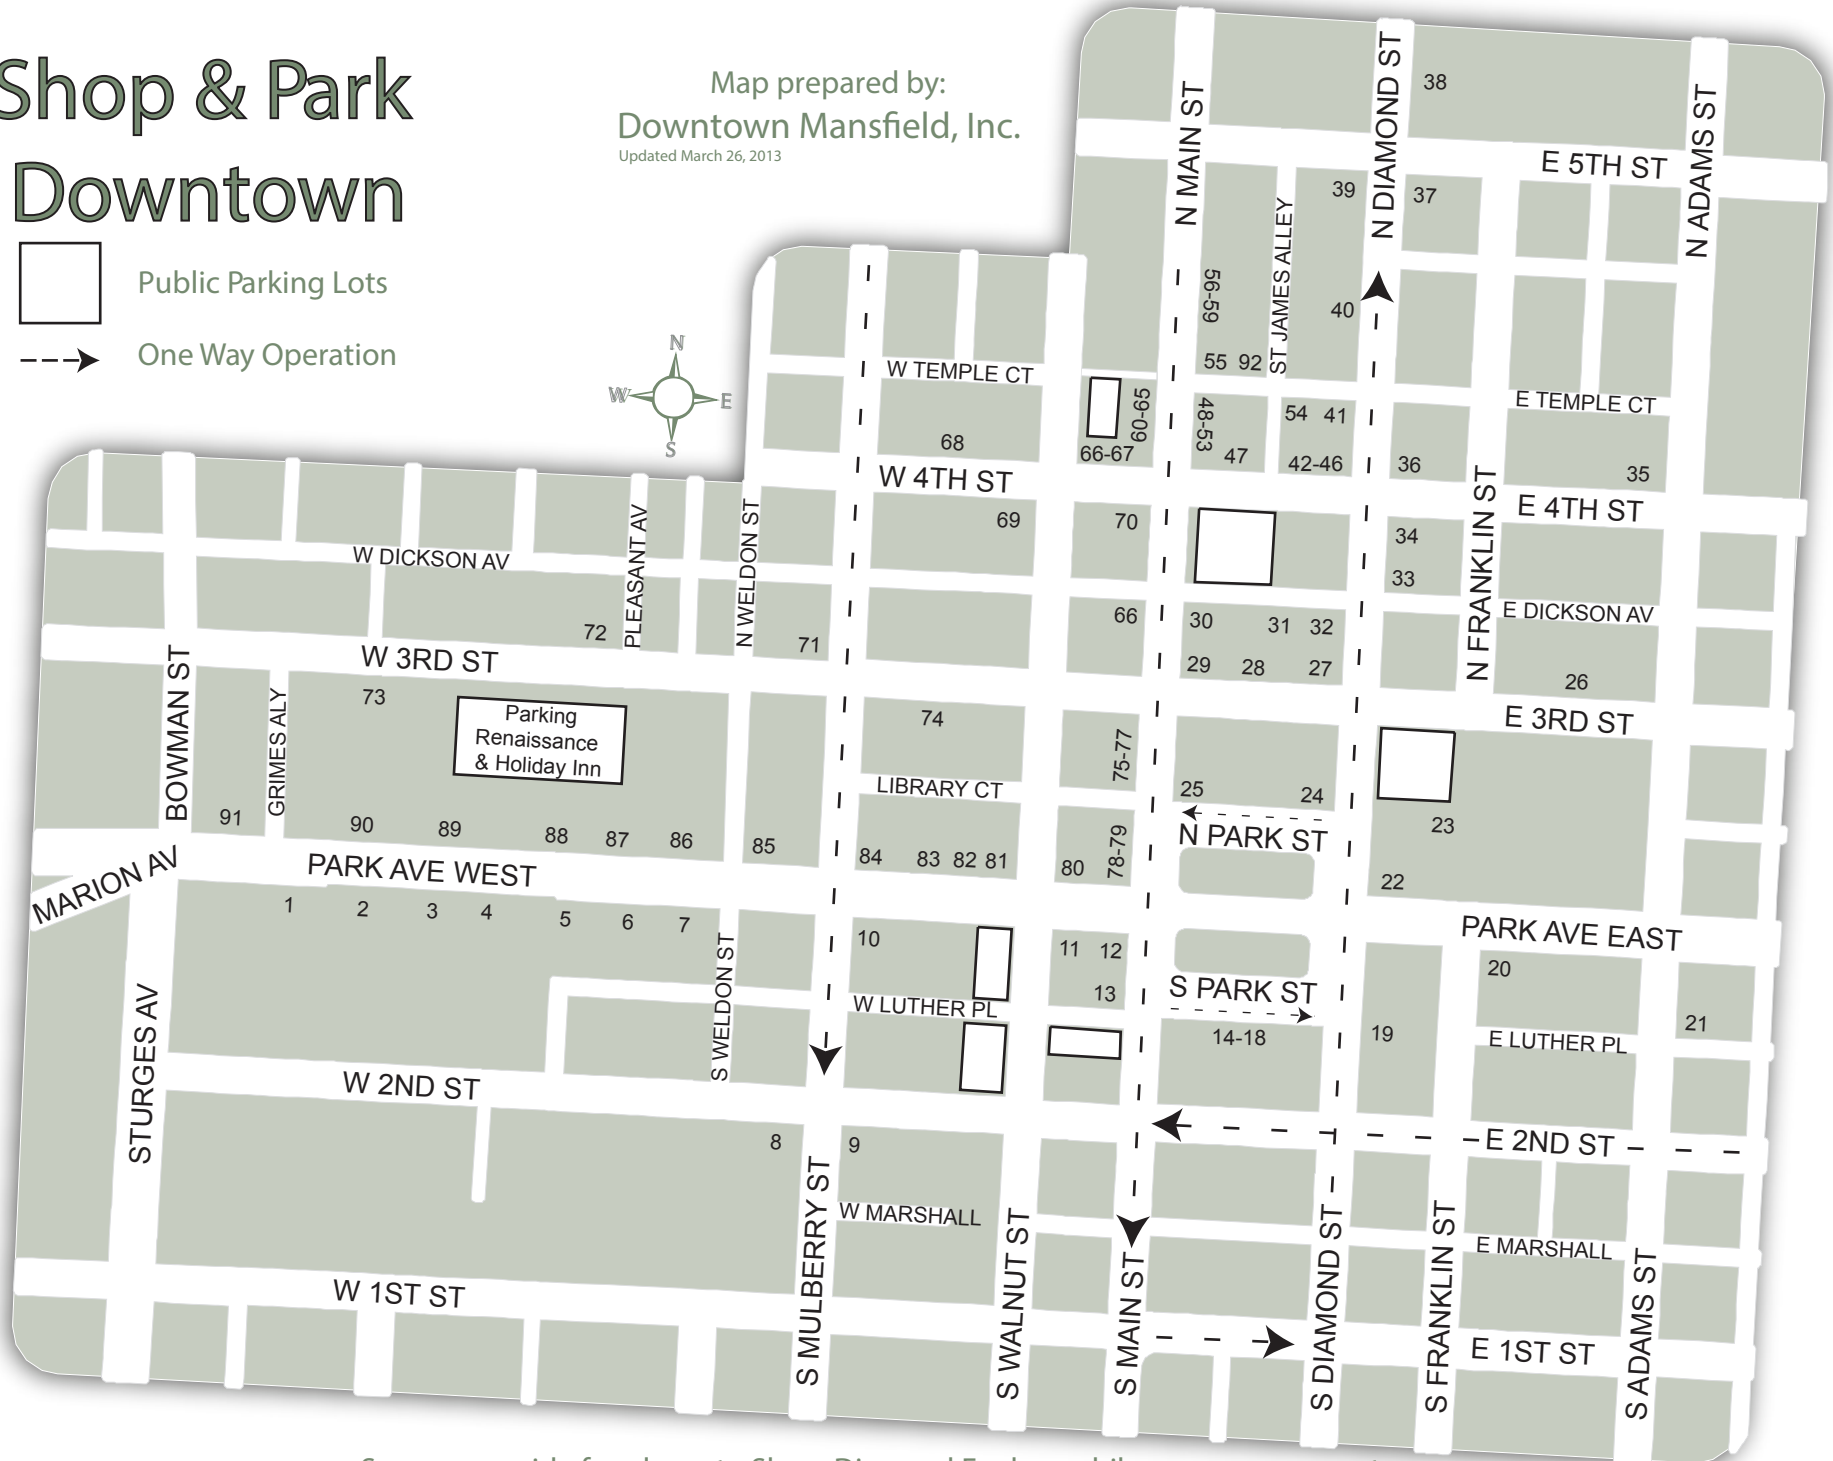

Shop & Park Downtown

Map prepared by:
Downtown Mansfield, Inc.
Updated March 26, 2013

-  Public Parking Lots
-  One Way Operation

See reverse side for places to Shop, Dine and Explore while you are our guests.

Attractions

26. Mansfield Community Playhouse
54. The Brickyard Stage
68. Little Buckeye Children's Museum
70. Richland Carrousel Park
74. Mansfield/Richland County Public Library
83. Mansfield Memorial Museum
89. Renaissance Theatre

Lodging

4. Merit Inn
88. Holiday Inn

Restaurants and Lounges

13. Uncle John's Place
14. Saffron Indian Restaurant
15. Coney Island Inn
16. Rocky's Pub
25. Café on Main
40. The Phoenix Brewing Company
41. Cypress Cellars Winery
42. City Grille & Bar
43. Karma
46. Buckeye Bakery
49. Coney Island Diner
53. Martinis on Main
62. Relax, It's Just Coffee
63. Two Cousins Pizza Co
75. Athens Greek Restaurant
82. Subway
84. Fork & Fingers
85. Kruzins
87. Park 116